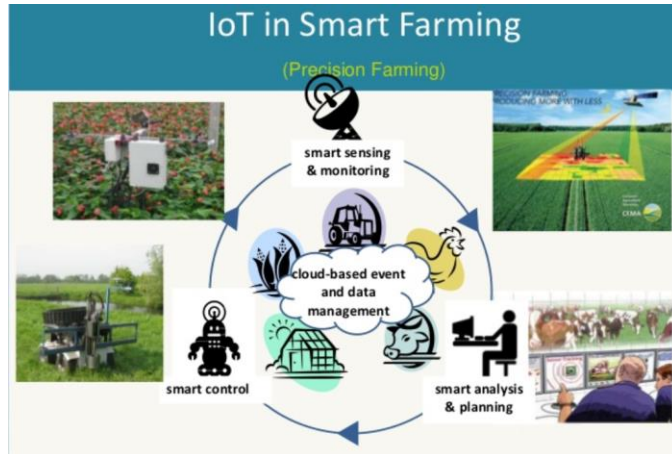

Jupiter IoT DCMP

Introduction

Jupiter IoT DCMP(Device Connection Management Platform) is a comprehensive telco-grade product to accelerate IoT business development, it supports cloud deployment and cluster deployment. Support massive links, big data storage, AI, machine learning and other computing services and provide a complete API to connect with third parties for in-depth data value mining. Provide stable, reliable and efficient IoT platform services for operators and enterprises.

Application Scenarios

Fleet Management System allows transportation companies to remove or minimize the risks associated with vehicle investment.

- Improve efficiency
- Improve productivity
- Reduce overall costs

Smart Meters record the energy use and automatically send meter readings to the energy supplier.

Application Scenarios

Environmental Monitoring involves everything from monitoring levels of ozone in a meat packing facility to monitoring national forests for smoke. Using IoT environment sensors for these various applications can take an otherwise highly labor-intensive process and make it simple and efficient.

Smart Farming is a concept quickly catching on in the agricultural business. Offering high-precision crop control, useful data collection, and automated farming techniques, there are clearly many advantages a networked farm has to offer.