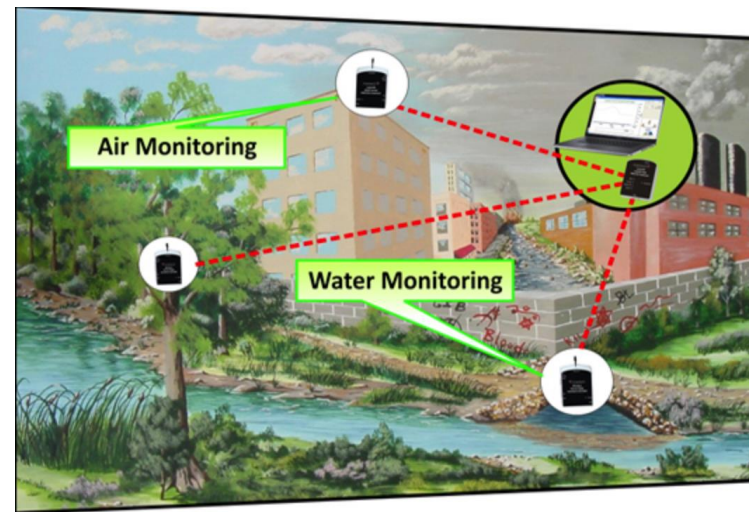

Application Scenarios

Fleet Management System allows transportation companies to remove or minimize the risks associated with vehicle investment.

- Improve efficiency
- Improve productivity
- Reduce overall costs

Smart Meters record the energy use and automatically send meter readings to the energy supplier.

Application Scenarios

Environmental Monitoring involves everything from monitoring levels of ozone in a meat packing facility to monitoring national forests for smoke. Using IoT environment sensors for these various applications can take an otherwise highly labor-intensive process and make it simple and efficient.

Smart Farming is a concept quickly catching on in the agricultural business. Offering high-precision crop control, useful data collection, and automated farming techniques, there are clearly many advantages a networked farm has to offer.