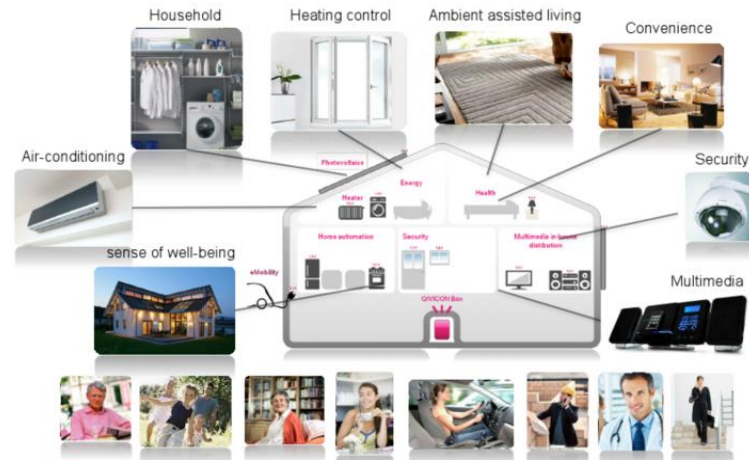

Smart Home QIVICON is an alliance of leading German industrial companies, initiated by Deutsche Telekom AG with the aim of promoting the field of Smart Home technology and providing solutions for customers on a multi-manufacturer basis.