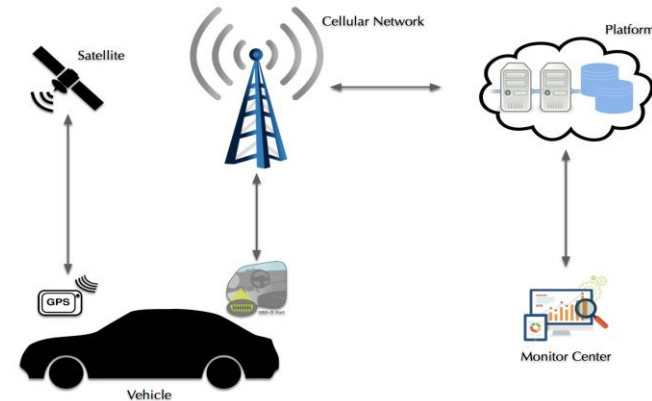

Jupiter IoT DCMP

Introduction

Jupiter IoT DCMP(Device Connection Management Platform) is a comprehensive telco-grade product to accelerate IoT business development, it supports cloud deployment and cluster deployment. Support massive links, big data storage, AI, machine learning and other computing services and provide a complete API to connect with third parties for in-depth data value mining. Provide stable, reliable and efficient IoT platform services for operators and enterprises.

Key Benefits

- ✓ **Powerful Messaging Gateway**
- ✓ **Security Authentication**
- ✓ **Cloud Deployment**
- ✓ **Highly Adaptive**
- ✓ **Device Management**
- ✓ **Message Management**
- ✓ **Automation Rule**
- ✓ **Real-time, Flexible Rating**
- ✓ **API Management**
- ✓ **Data Pool Management**

Smart Meters record the energy use and automatically send meter readings to the energy supplier.

Application Scenarios

Environmental Monitoring involves everything from monitoring levels of ozone in a meat packing facility to monitoring national forests for smoke. Using IoT environment sensors for these various applications can take an otherwise highly labor-intensive process and make it simple and efficient.

Smart Farming is a concept quickly catching on in the agricultural business. Offering high-precision crop control, useful data collection, and automated farming techniques, there are clearly many advantages a networked farm has to offer.